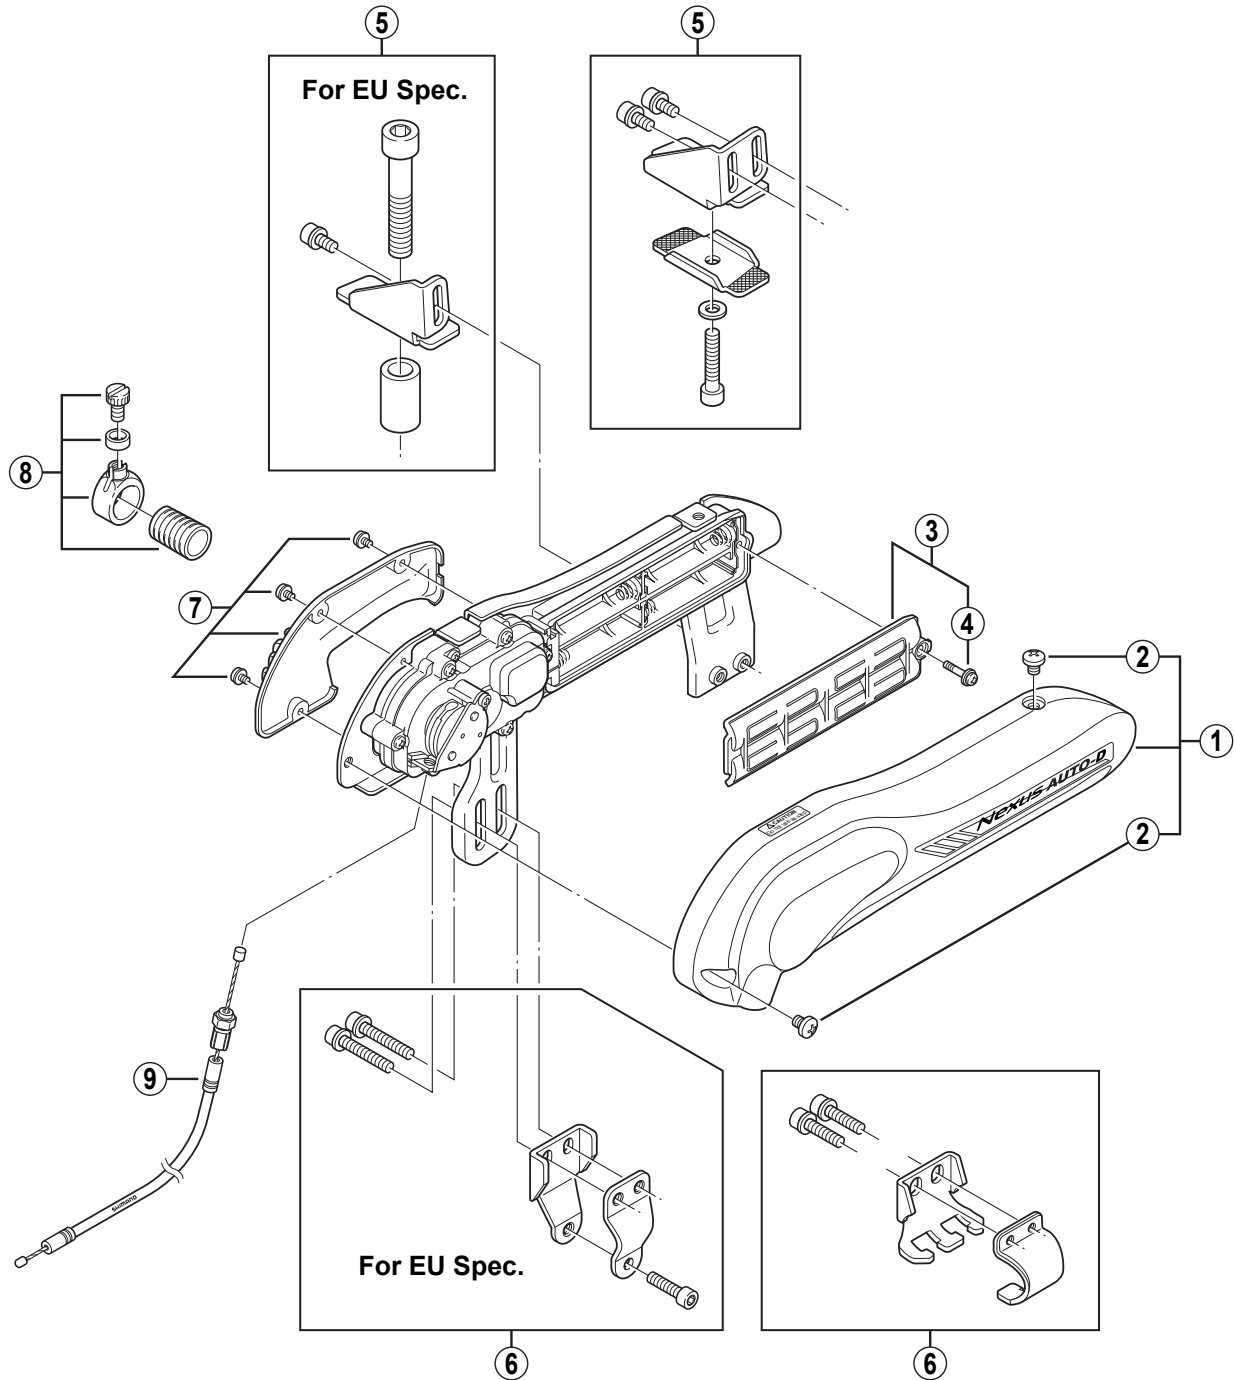

SHIMANO NEXUS AUTO-D  
**AI-3S10**

Q'TY	ITEM NO.	SHIMANO CODE NO.	DESCRIPTION
	1	Y-7AW98110	Cover & Fixing Screws
	2	Y-7AW64000	Cover Fixing Screw (M5 x 6)
	3	Y-7AW98020	Battery Box Cover & Fixing Screw
	4	Y-7AW98030	Battery Box Cover Fixing Screw
*	5	Y-7AW98130	Fixing Base Unit for EU Spec.
		Y-7AW98040	Fixing Base Unit
*	6	Y-7AW98140	Fixing Band Unit for EU Spec.
		Y-7AW98090	Fixing Band Unit
	7	Y-7AW98120	Protector & Fixing Screws
	8	Y-7AW98080	Magnet Unit
*		Y-7AW66500	Cable Set (120 mm) for DX-Type
	9	Y-7AW66000	Cable Set (170 mm)
		Y-7AW66010	Cable Set (200 mm)