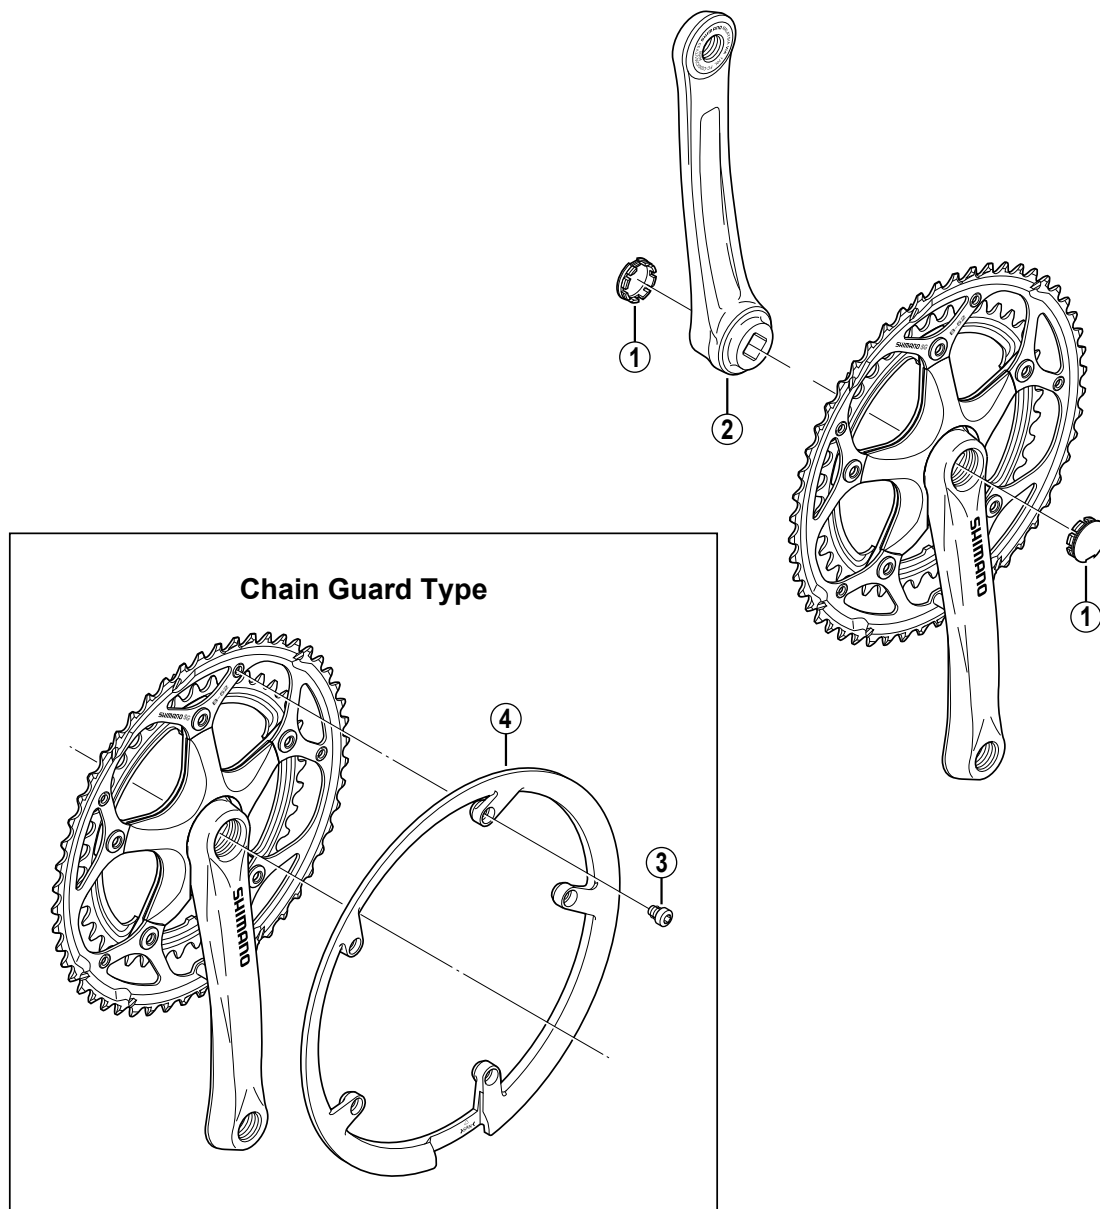

SHIMANO Front Chainwheel
FC-A050

- Chainring teeth combinations: 52 - 39T / 50 - 39T

ITEM NO.	SHIMANO CODE NO.	DESCRIPTION
1	Y-1A5 12000	Crank Arm Cap
2	Y-1D5 01100	Left Hand Crank Arm 170 mm
	Y-1D5 02100	Left Hand Crank Arm 160 mm
3	Y-1BA 98040	Chain Guard Fixing Screw (5 pcs.)
4	Y-1DP 13000	Chain Guard